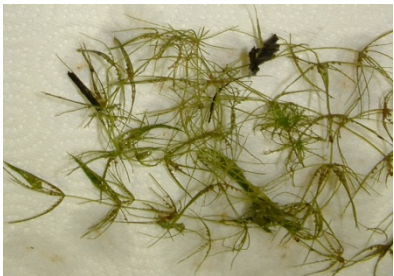

# Native Aquatic Vegetation Species in Smith Mountain Lake

**Bladderwort**

**Chara**

**Common elodea**

**Coontail**

**Duckweed**

**Longleaf pondweed**

**Nitella**

**Sago pondweed**

**Slender pondweed**

**Southern naiad**

**Water lily**

**Waterwillow**